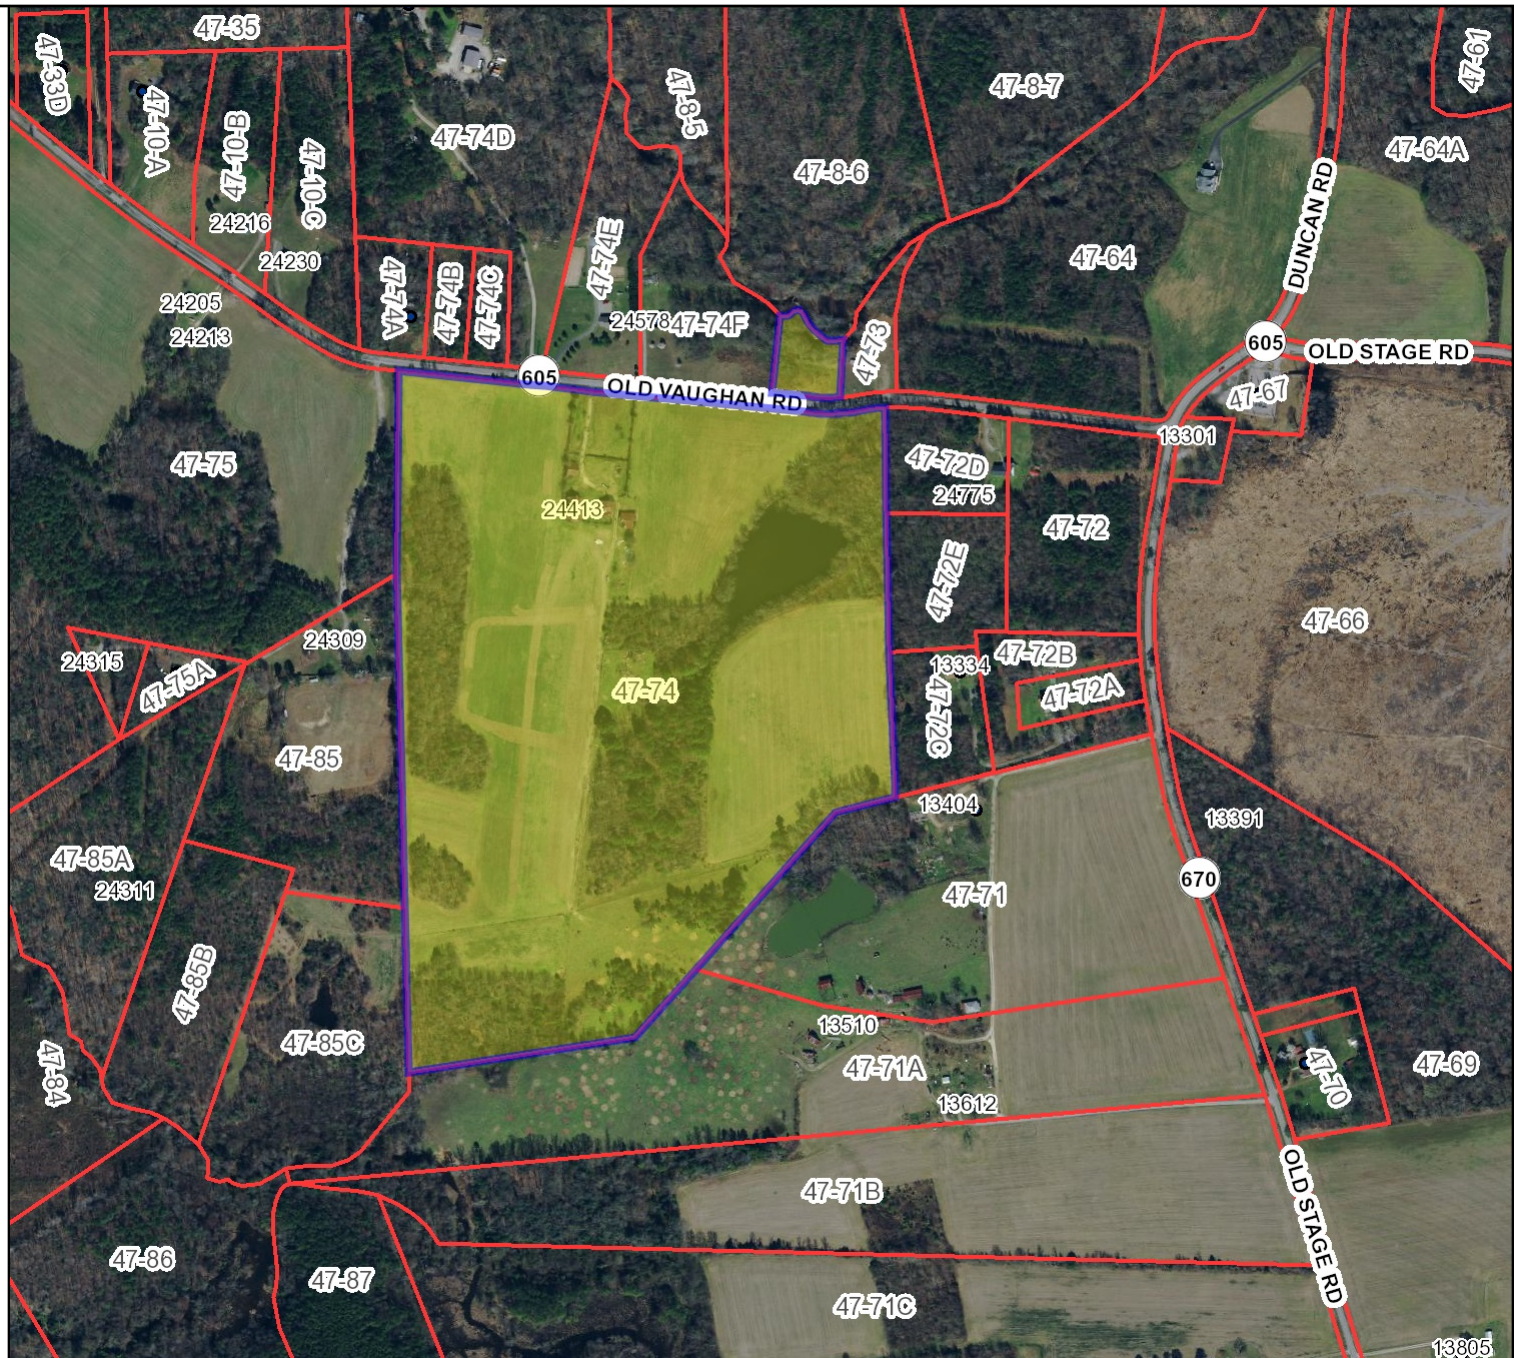

Dinwiddie County, Virginia

Legend

-  County Boundaries
-  Addresses
-  Parcel Labels
-  Parcels

Map Printed from Dinwiddie
<http://dinwiddie.mapsdirect.net/>

Title: Reams Solar I Facility Location

Date: 9/18/2019

DISCLAIMER: This drawing is neither a legally recorded map nor a survey and is not intended to be used as such. The information displayed is a compilation of records, information, and data obtained from various sources, and Dinwiddie County is not responsible for its accuracy or how current it may be.