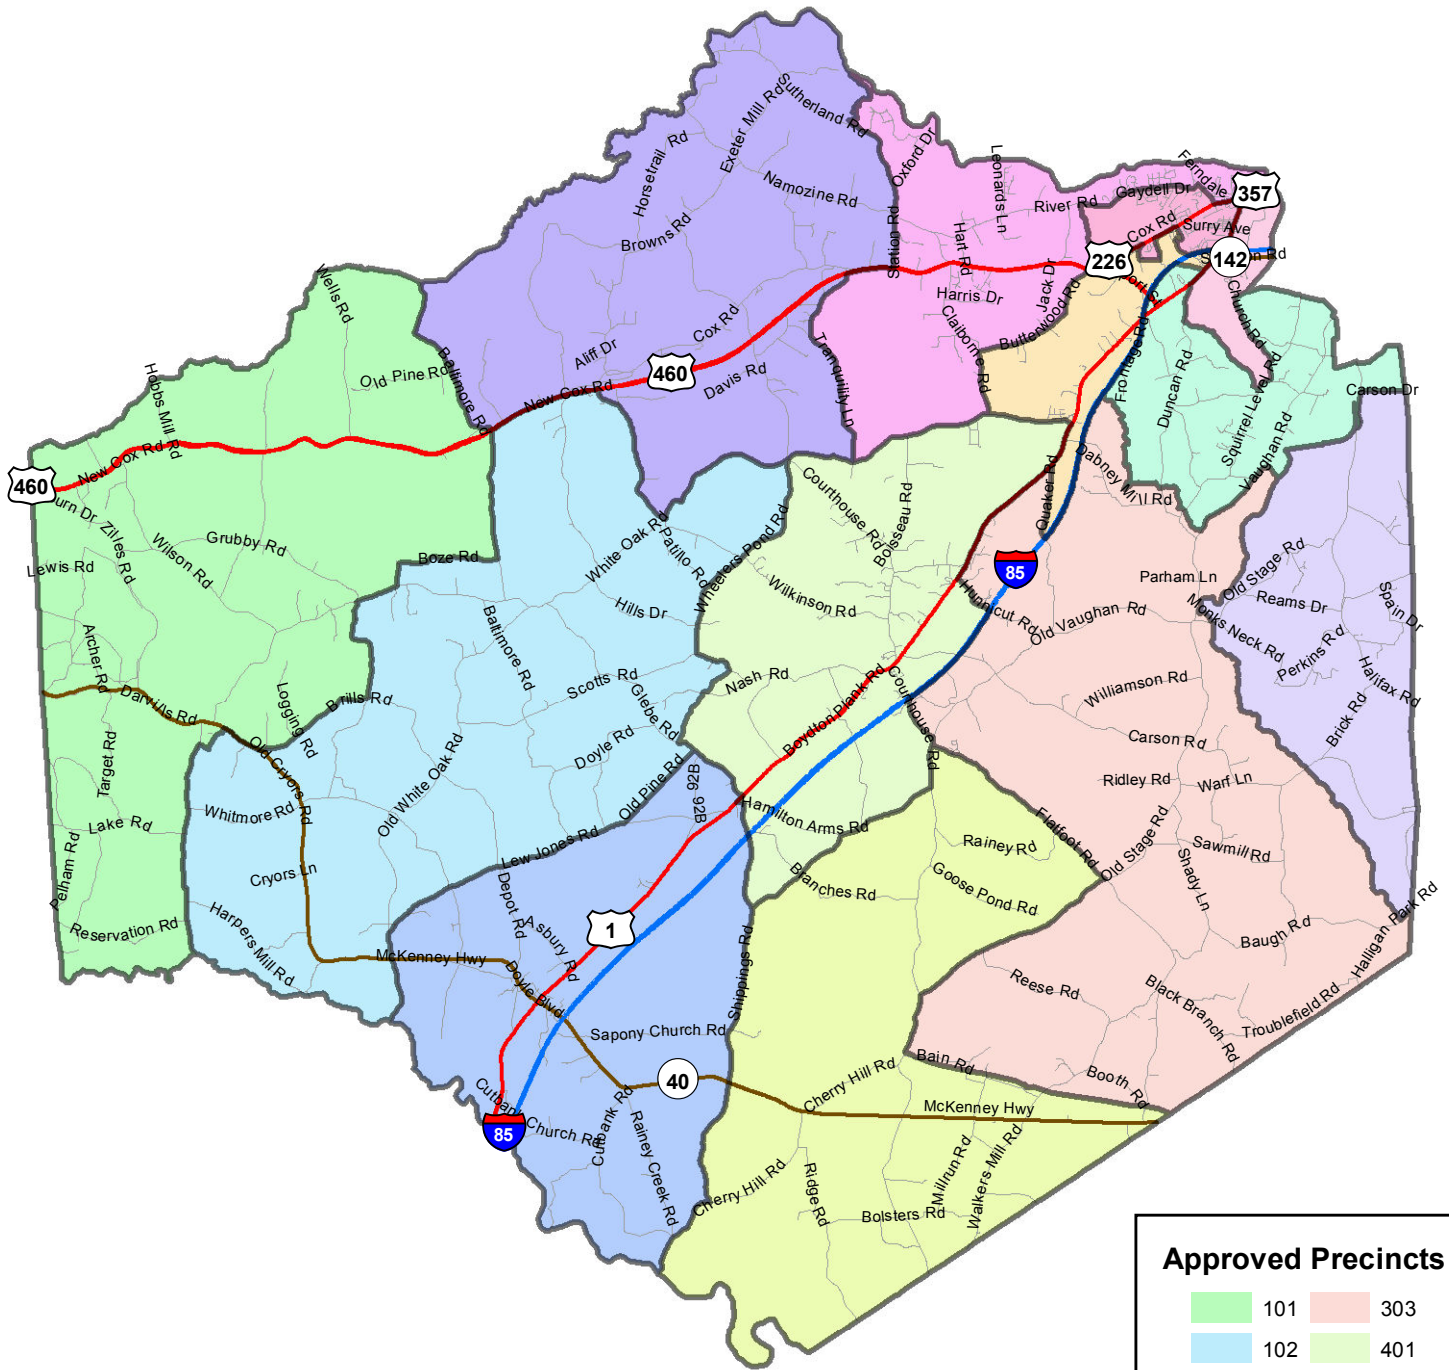

SCENARIO 2 (2012)

Approved Precincts	
 101	 303
 102	 401
 103	 402
 201	 403
 202	 501
 301	 502
 302	

**Dinwiddie County, Virginia
2012 Approved Precincts
Based on 2010 Census Data**