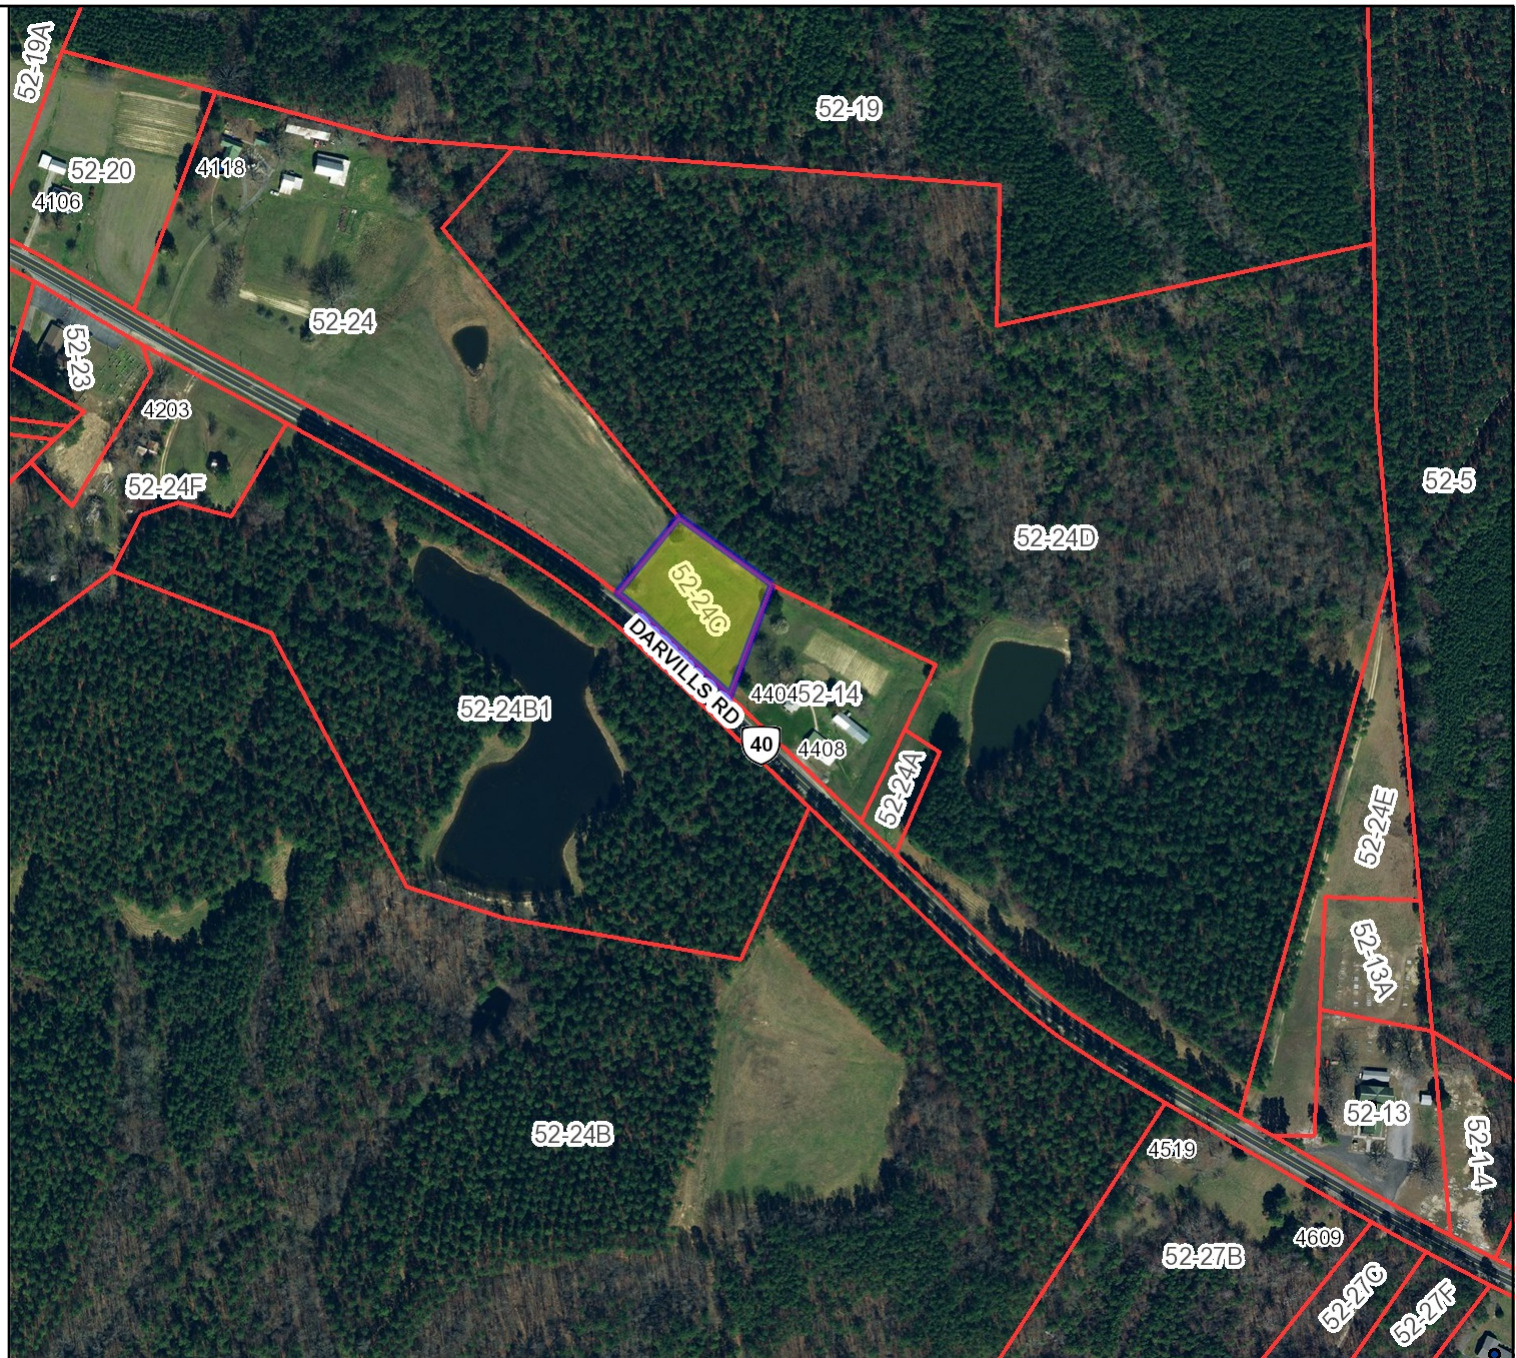

Dinwiddie County, Virginia

Legend

-  County Boundaries
-  Addresses
- Parcel Labels
-  Parcels

Map Printed from Dinwiddie

<https://parcelviewer.geodecisions.com/Dinwiddie>

Feet

1:4,514 / 1"=376 Feet

Title: V-21-2

Date: 5/12/2021

DISCLAIMER: This drawing is neither a legally recorded map nor a survey and is not intended to be used as such. The information displayed is a compilation of records, information, and data obtained from various sources, and Dinwiddie County is not responsible for its accuracy or how current it may be.